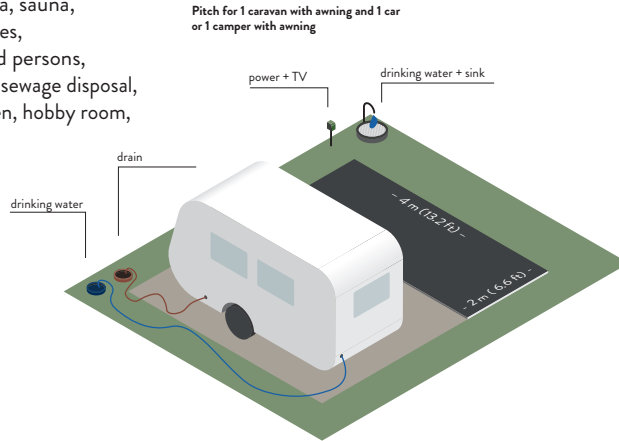

General Description

- (A)** supermarket, barrier – max. height 3.80 m
- (B)** reception, little sanitary facilities, rentable bathrooms, sewage disposal
- (C)** recycling depot, gas change
- (D)** restaurant
- (E)** indoor swimming pool, medical and wellness spa, sauna, gentlemen's, ladies' and children's sanitary facilities, rentable bathrooms, bathroom for handicapped persons, baby care room, dish washing room, launderette, sewage disposal, CamperClean, dogs' shower, cinema, kindergarten, hobby room, aerobic room, gym and Defibrillator
- (F)** garage
- (G)** games house
- (H)** kids' pavillion and "babel box"
- (I)** ski-tow and crosscountry skiing (winter ❄️)