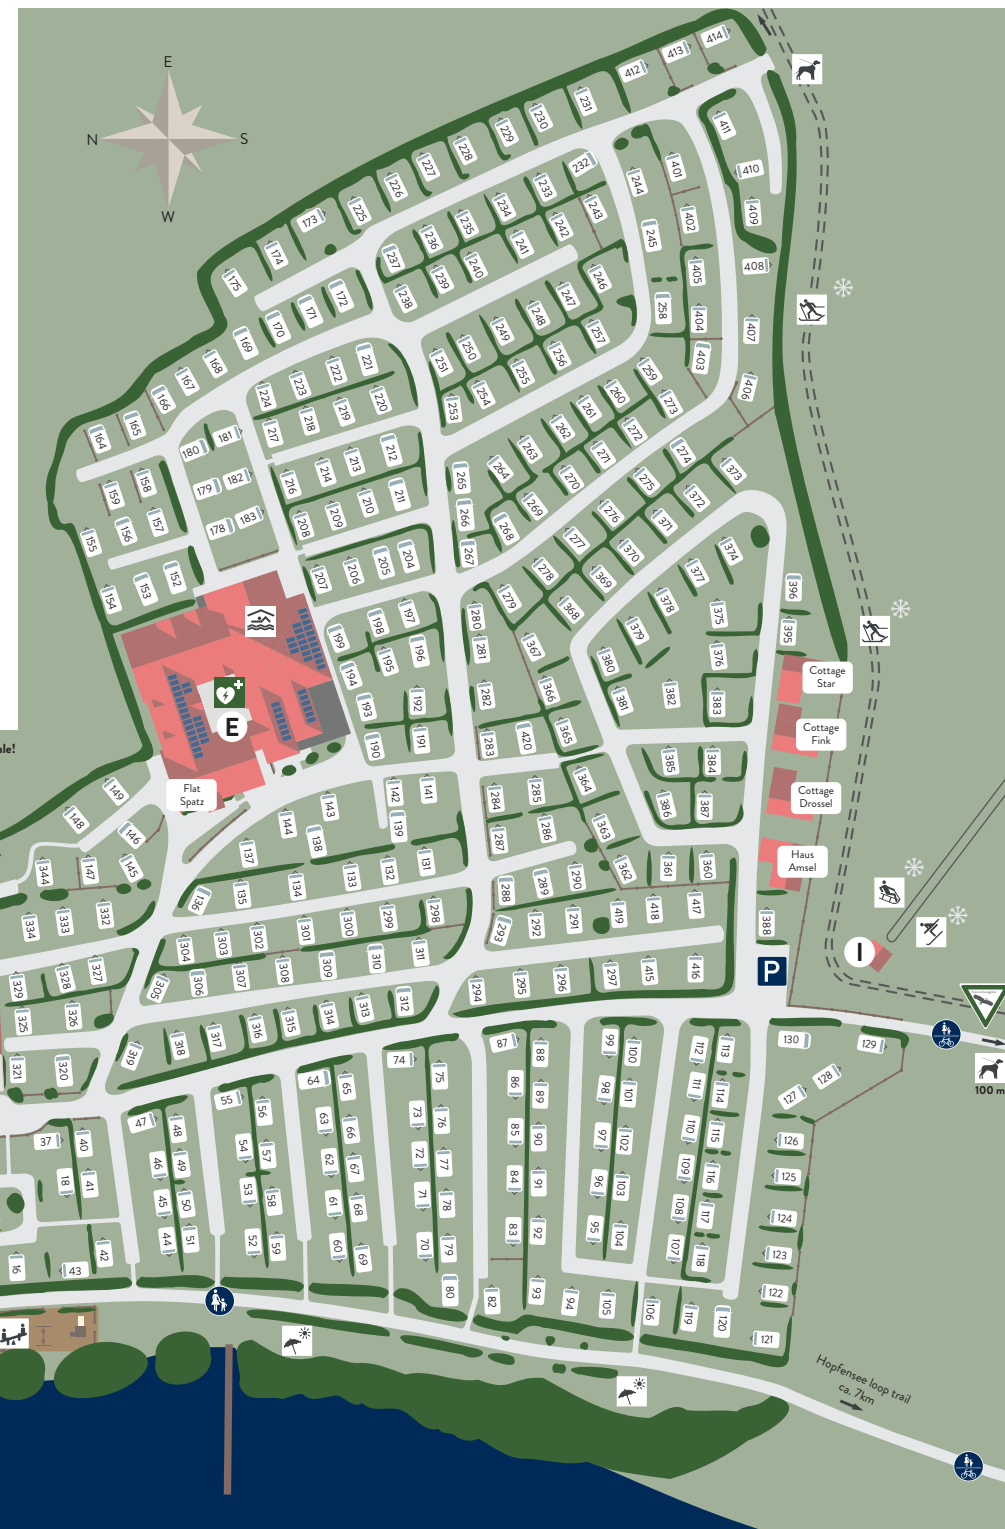

General Description

- (A)** supermarket, barrier – max. height 3.80 m
- (B)** reception, little sanitary facilities, rentable bathrooms, sewage disposal
- (C)** recycling depot, gas change
- (D)** restaurant
- (E)** indoor swimming pool, medical and wellness spa, sauna, gentlemen's, ladies' and children's sanitary facilities, rentable bathrooms, bathroom for handicapped persons, baby care room, dish washing room, launderette, sewage disposal, CamperClean, dogs' shower, cinema, kindergarten, hobby room, aerobic room, gym and Defibrillator
- (F)** garage
- (G)** games house
- (H)** kids' pavillion and "babel box"
- (I)** ski-tow and crosscountry skiing (winter ❄️)